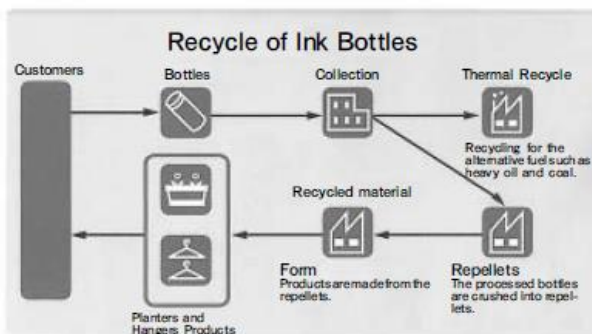

Outline of Business (Flow System and Photos)

1 Recycling Ink Bottles

Ink bottles after being used for Lithograph are recycled for material. Bottles are crushed into small repellets at the repellet factory. After crushing them, they are sent to the forming factory and produced into various products. Currently our company produces hangers, boxes and planters. Some bottles are recycled for thermal recycle. In addition these bottles are made of polyolephyn resin such as plastic bags for shopping and garbage and so are used as fuel. The ash from this fuel is recycled for the railway foundation.

Hangers and planters for commodities are made from the recycled material.

Digital Printing Machine 'Lithograph'

Lithograph ink bottles (we request our customers to put on the cap and not to mix with other objects. Both caps and bottles are recycled)